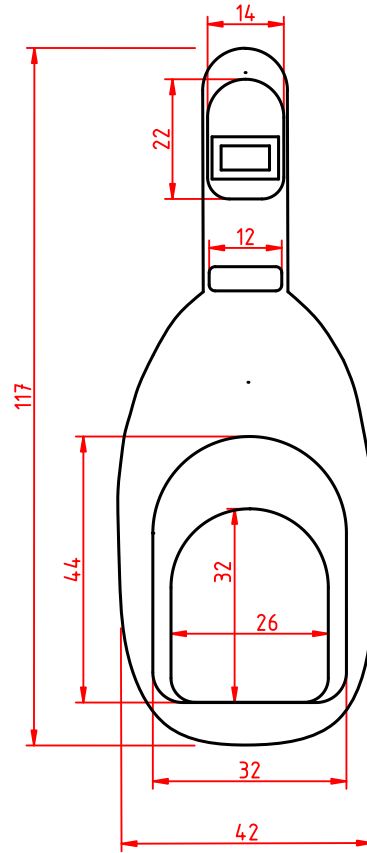

Cobra Case
Equipment Bag
CC1048
Material: Polyester 600d
Zips: No8
Dimensions in cm, may vary slightly

FRONT

SIDE

BACK

INTERIOR DIMENSIONS