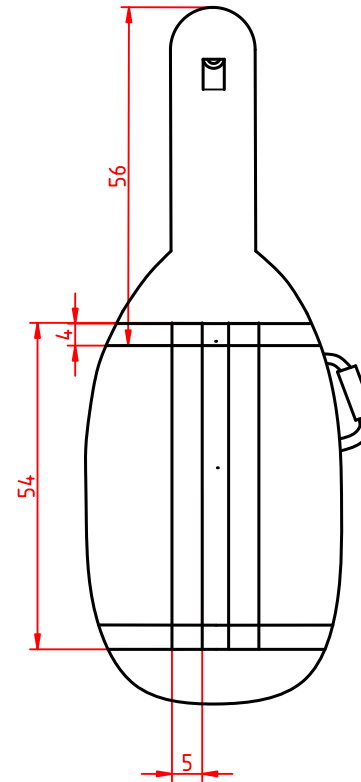

Cobra Case
Equipment Bag
CC1048
Material: Polyester 600d
Zips: No8
Dimensions in cm, may vary slightly

FRONT

SIDE

BACK

INTERIOR DIMENSIONS