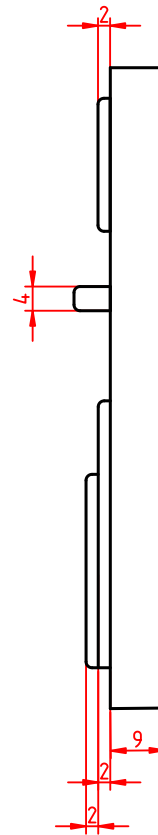

Cobra Case
Equipment Bag
CC1048
Material: Polyester 600d
Zips: No8
Dimensions in cm, may vary slightly

FRONT

SIDE

BACK

INTERIOR DIMENSIONS